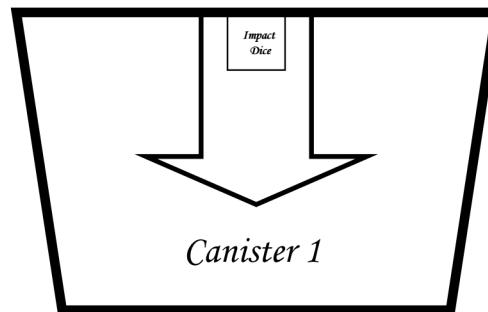

** Print the templates with transparency film for laser or ink printer*

Impact Templates Canister

Impact Templates Round shot

Arc of fire 90°

Templates for 15mm. Scale

Arc of fire 90°