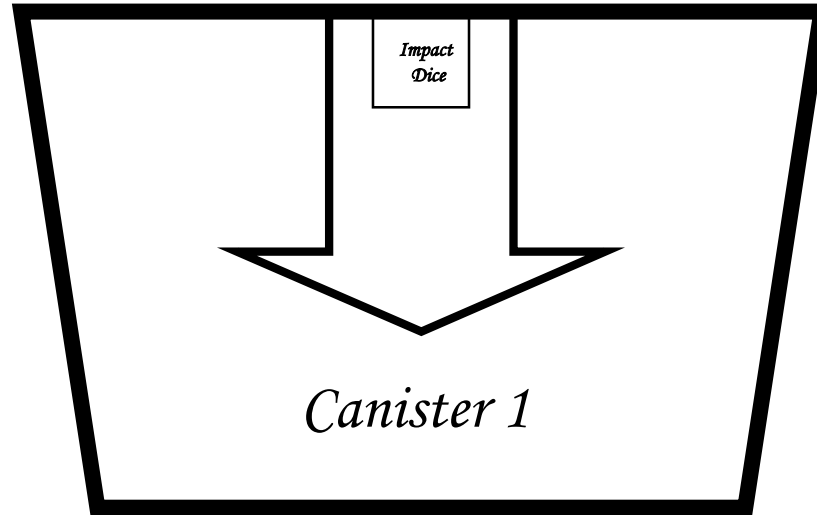

** Print the templates with transparency film for laser or ink printer*

Impact Templates Canister

Impact Templates Round shot

Arc of fire 90°

Templates for 15mm. Scale

Arc of fire 90°